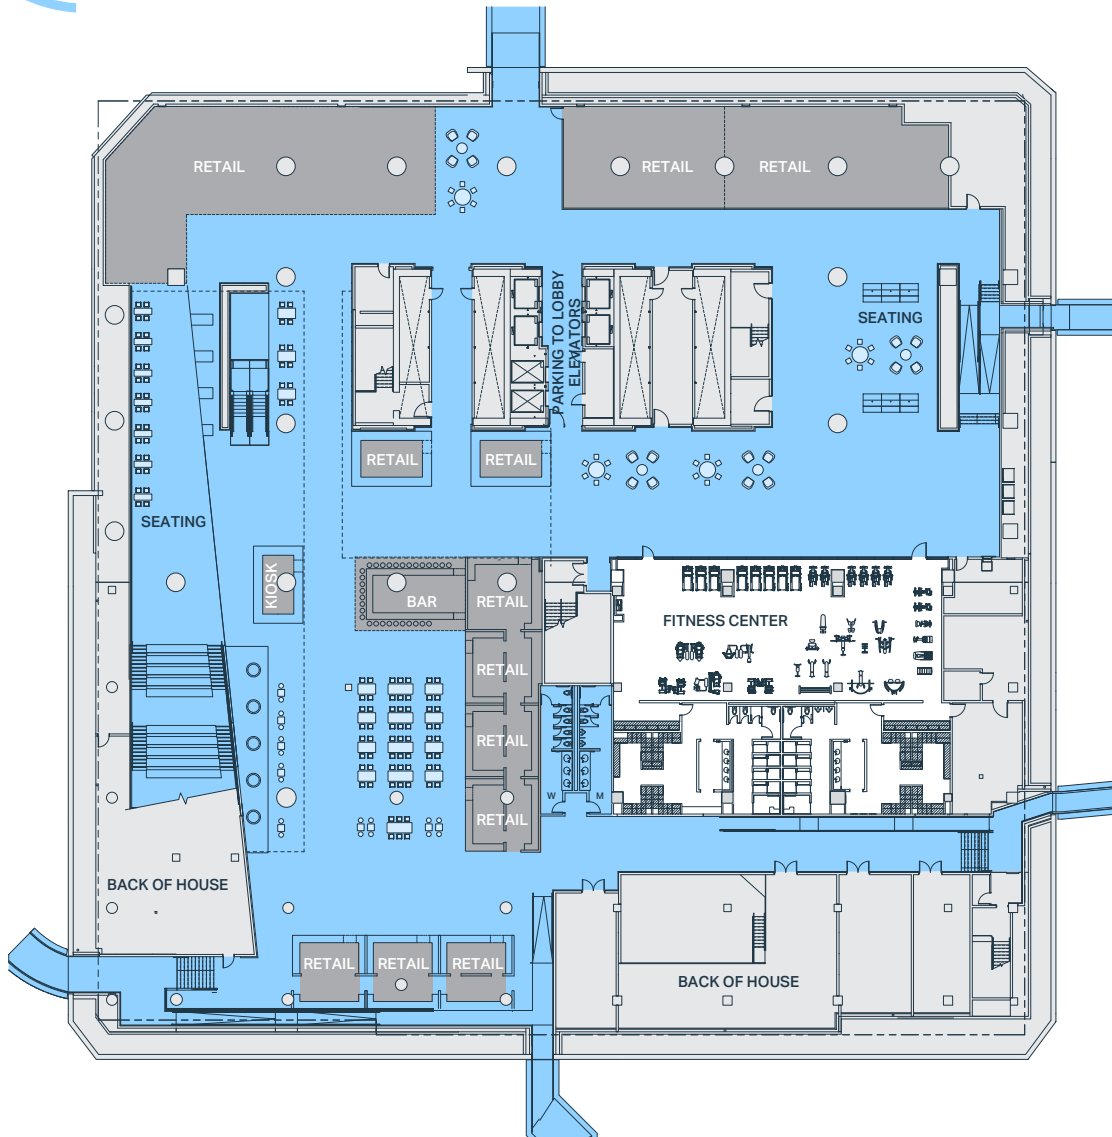

# Tunnel Floorplan

ACCESS LEVEL

Total Retail RSF Over 20,000 RSF  
Total Public RSF Over 20,000 RSF  
Ceiling Height Up to 38 FT