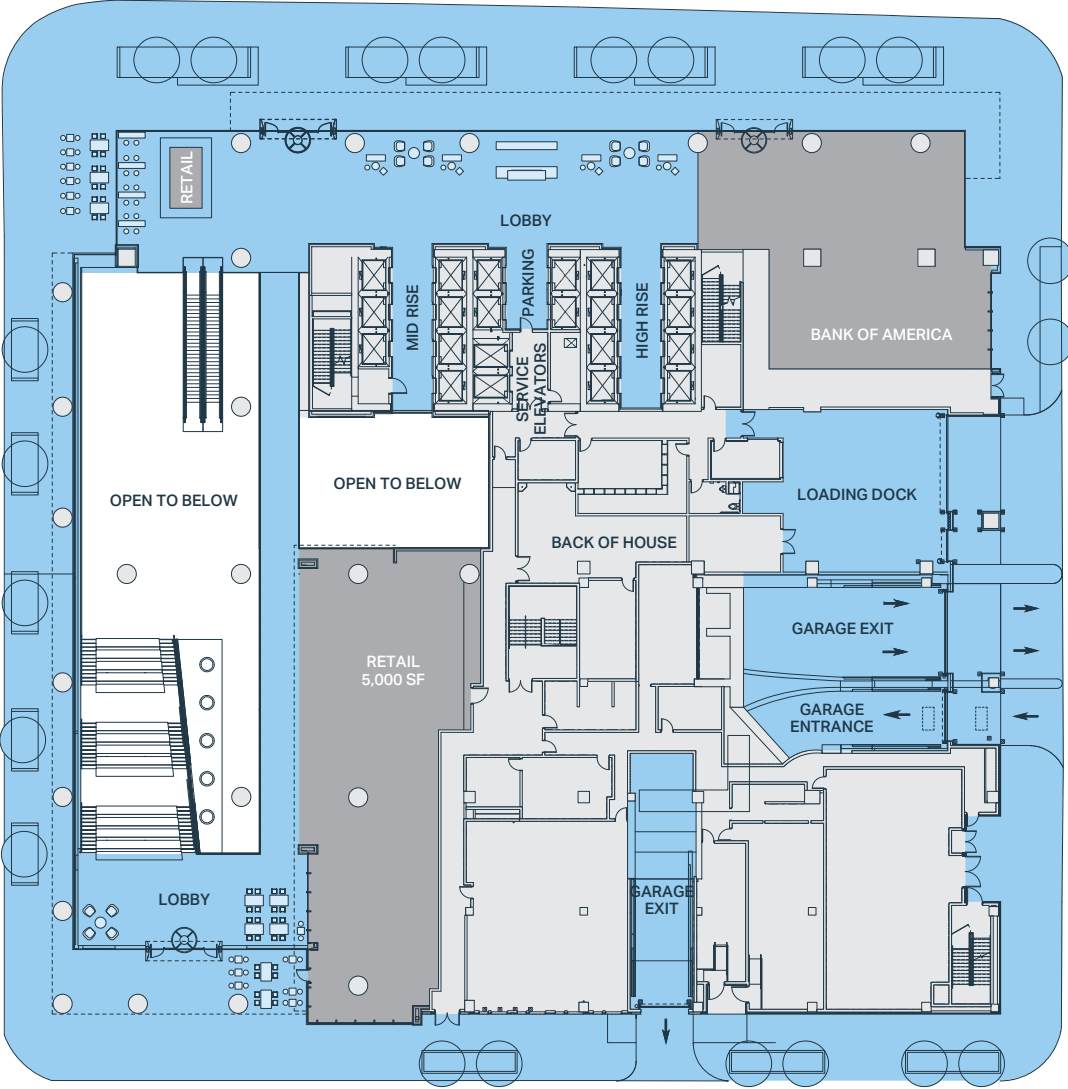

# Groundfloor Floorplan

ACCESS LEVEL

Total Retail RSF 10,000 RSF  
Ceiling Height 30 FT  
Main Lobby on Capitol Street